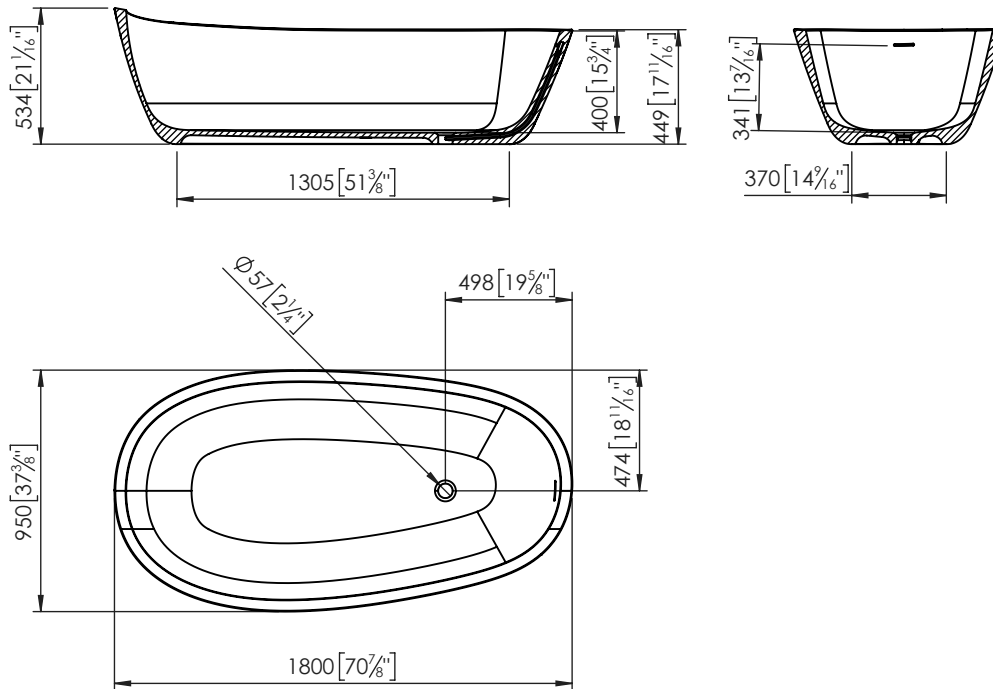

ALMOND

ALMOND BL. KRION CEN 180X95
100077261

Technical Information

- Installation: free standing
- Height: 534 mm
- Width: 950 mm
- Length: 1800 mm
- Net Weight: 146 Kg
- Volumen: 315 L

Notes

All product dimensions are nominal and tolerances of the product may vary within an established range. All measurements of the technical drawings are expressed in mm[in].